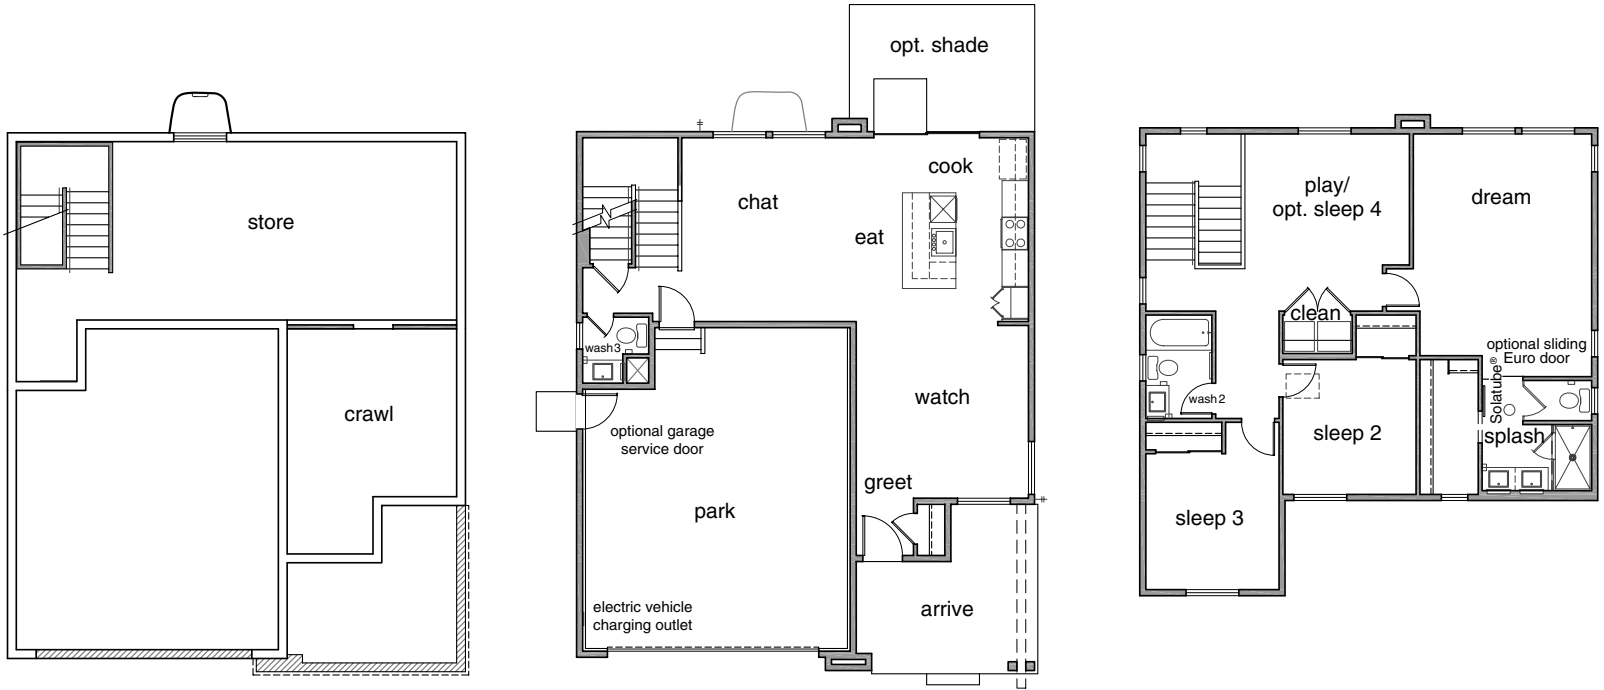

## plan 3554

A

B

C

3-4 SLEEP SPACES • 3 SPLASH SPACES • 1736 SQ.FT.

### flexible SPACES

What will you do with your space?  
The choice is yours.

**sleep**

ilo  
Play

**clean**

Optional Stack  
Washer and Dryer

**shade**

Optional  
shade