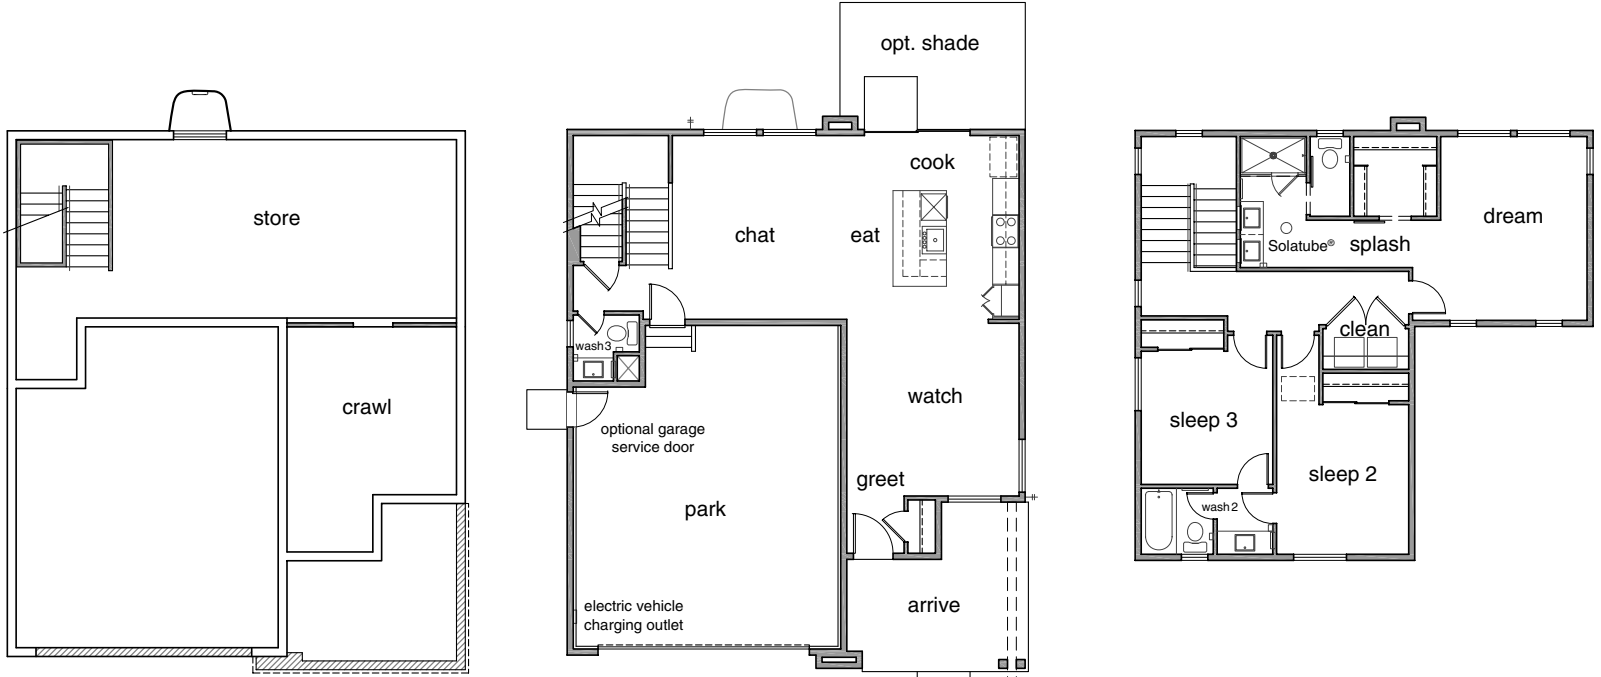

SPACES

plan 3553

3 SLEEP SPACES • 3 SPLASH SPACES • 1568 SQ.FT.

Artist's concept

flexible SPACES

What will you do with your space?
The choice is yours.

clean
Optional Stack
Washer and Dryer

shade
Optional
shade