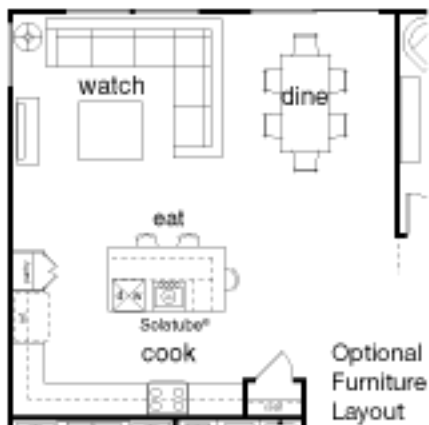

SPACES

plan
5001

Artist's concept

3 SLEEP SPACES • 2 SPLASH SPACES • 1462 SQ.FT.

flexible SPACES

What will you do with your space?
The choice is yours.